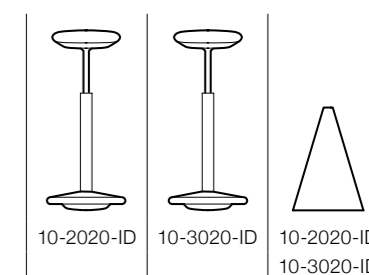

GIROFLEX 10

giroflex
designed to work

GIROFLEX 10 SIT-STAND STOOL SGABELLO GIROFLEX 10

10-2020

- Upholstered seat
- Covered cone
- Rubber sole

10-2020

- Seduta imbottita
- Piantana ricoperta
- Basamento di gomma

10-3020

- Integral foam seat
- Base powder-coated
- Rubber sole

10-3020

- Seduta di schiuma a pelle integrale
- Basamento (piede) con verniciatura a polver
- Basamento di gomma

10-2020

- Upholstered seat
- Covered cone
- Rubber sole

Model Modelli

		10-2020-ID	10-3020-ID	10-2020-ID 10-3020-ID
Seating Seduta	Integral foam (black) Schiuma a pelle integrale (nera) Upholstered Imbottita	•	•	
Seat covered Rivestimenti seduta	PK1 Runner, Extreme, Flora, Step, synthetic leather Similpelle PK2 Alex, Grano	•		
Optional extra Allestimento speciale				
Covered cone Rivestimenti piantana	PK1 Runner, Extreme, Flora, Step, synthetic leather Similpelle PK2 Alex, Grano			• •
Packing Imballaggio		incl. incl.	incl. incl.	
Dimensions in cm Dimensioni in cm	Dimensions in cm Dimensioni in cm	65-82	65-82	
	Seat diameter Larghezza seduta	30	30	
	Rubber sole diameter Larghezza basamento di gomma	33	33	

giroflex 10 – sit-stand stool: available with covered cone in various cover materials and colours on option, as well as with plate base in pearl, aluminium metallic or black. Different seating materials available. The seat height can be variably adjusted between 65 and 82 cm.